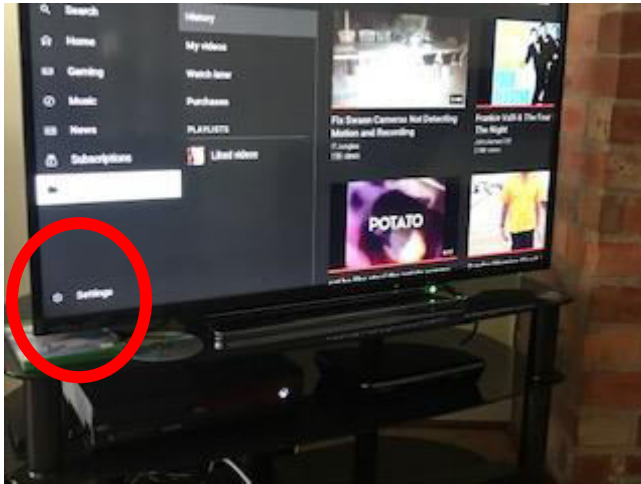

Restricted content YouTube on TV.

Open youtube and go to setting
(bottom left corner)

Choose restricted access

Click on. Once it's done come out of
it and it should be done.