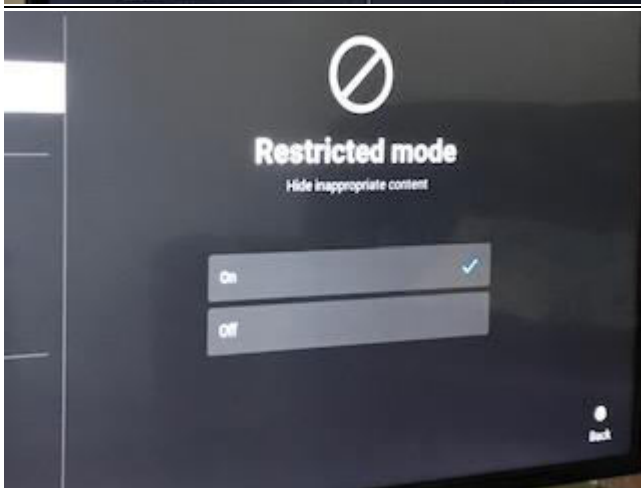

Restricted content YouTube on TV.

Open youtube and go to setting
(bottom left corner)

Choose restricted access

Click on. Once it's done come out of
it and it should be done.