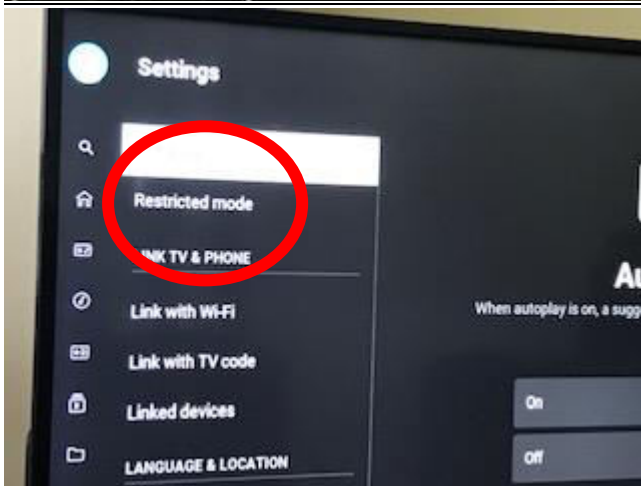

Restricted content YouTube on TV.

Open youtube and go to setting
(bottom left corner)

Choose restricted access

Click on. Once it's done come out of
it and it should be done.